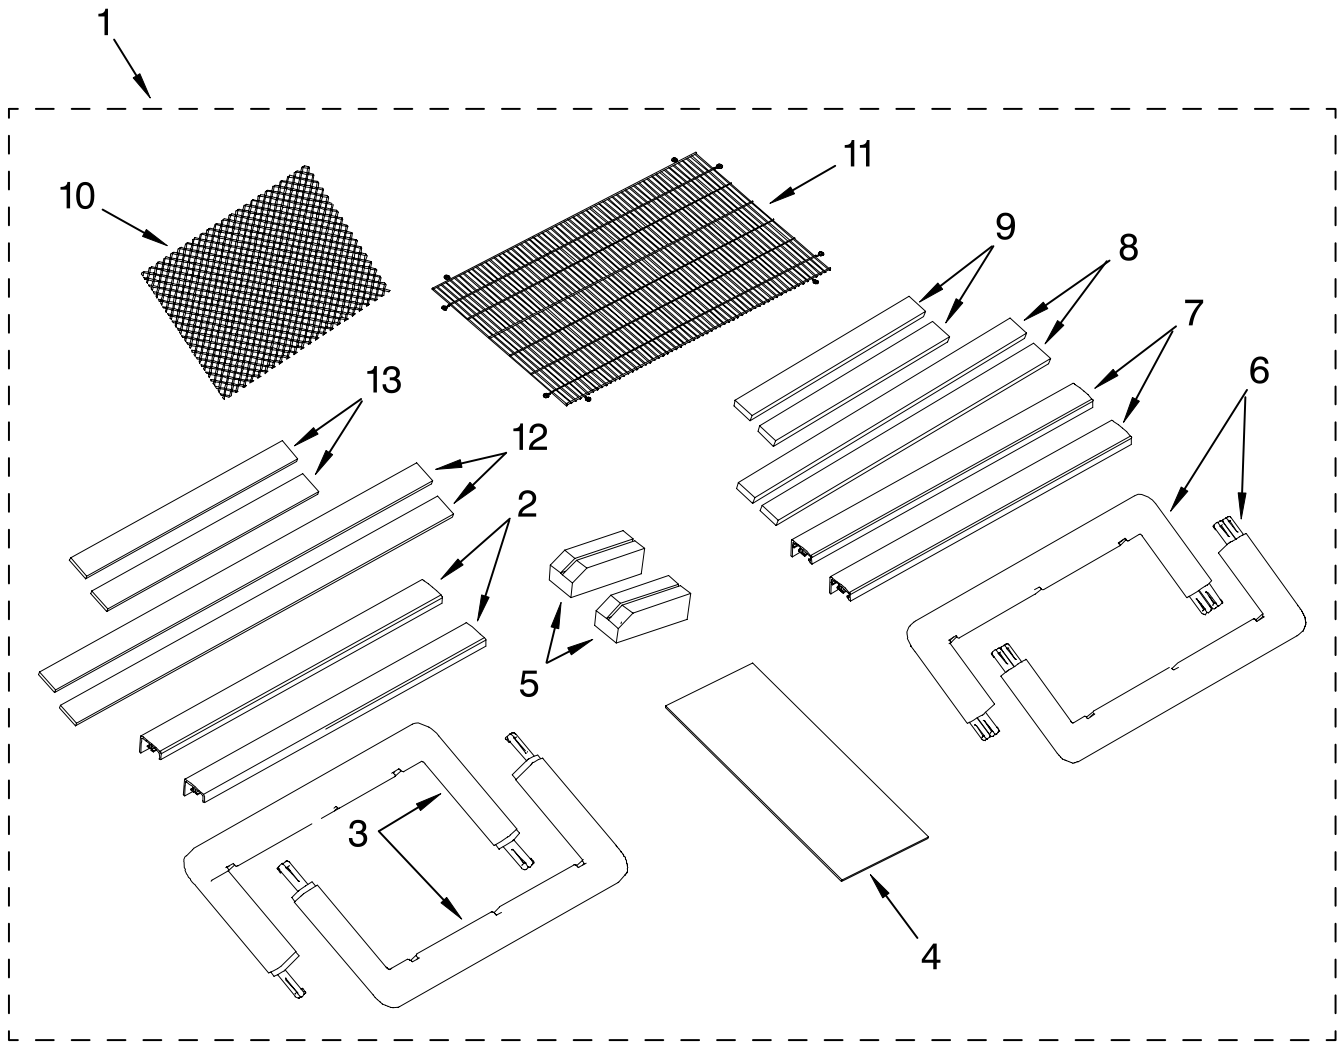

INSTALLATION PARTS

For Model: ACU109PR0

Illus. No.	Part No.	DESCRIPTION
1	8199852	Kit, Installation
2	8199874	Retainer, Trim Frame
3	8199875	Retainer, Trim Frame
4	8199812	Filler Board
5	8199872	Block, Support
6	8199877	Retainer, Trim Frame
7	8199876	Retainer, Trim Frame
8	8199878	Seal, Trim Frame-Long
9	8199879	Seal, Trim Frame-Short
10	8199863	Grille, Rear
11	8199885	Grille
12	8199867	Seal, Long
13	8199868	Seal, Short

FOR ORDERING INFORMATION REFER TO PARTS PRICE LIST